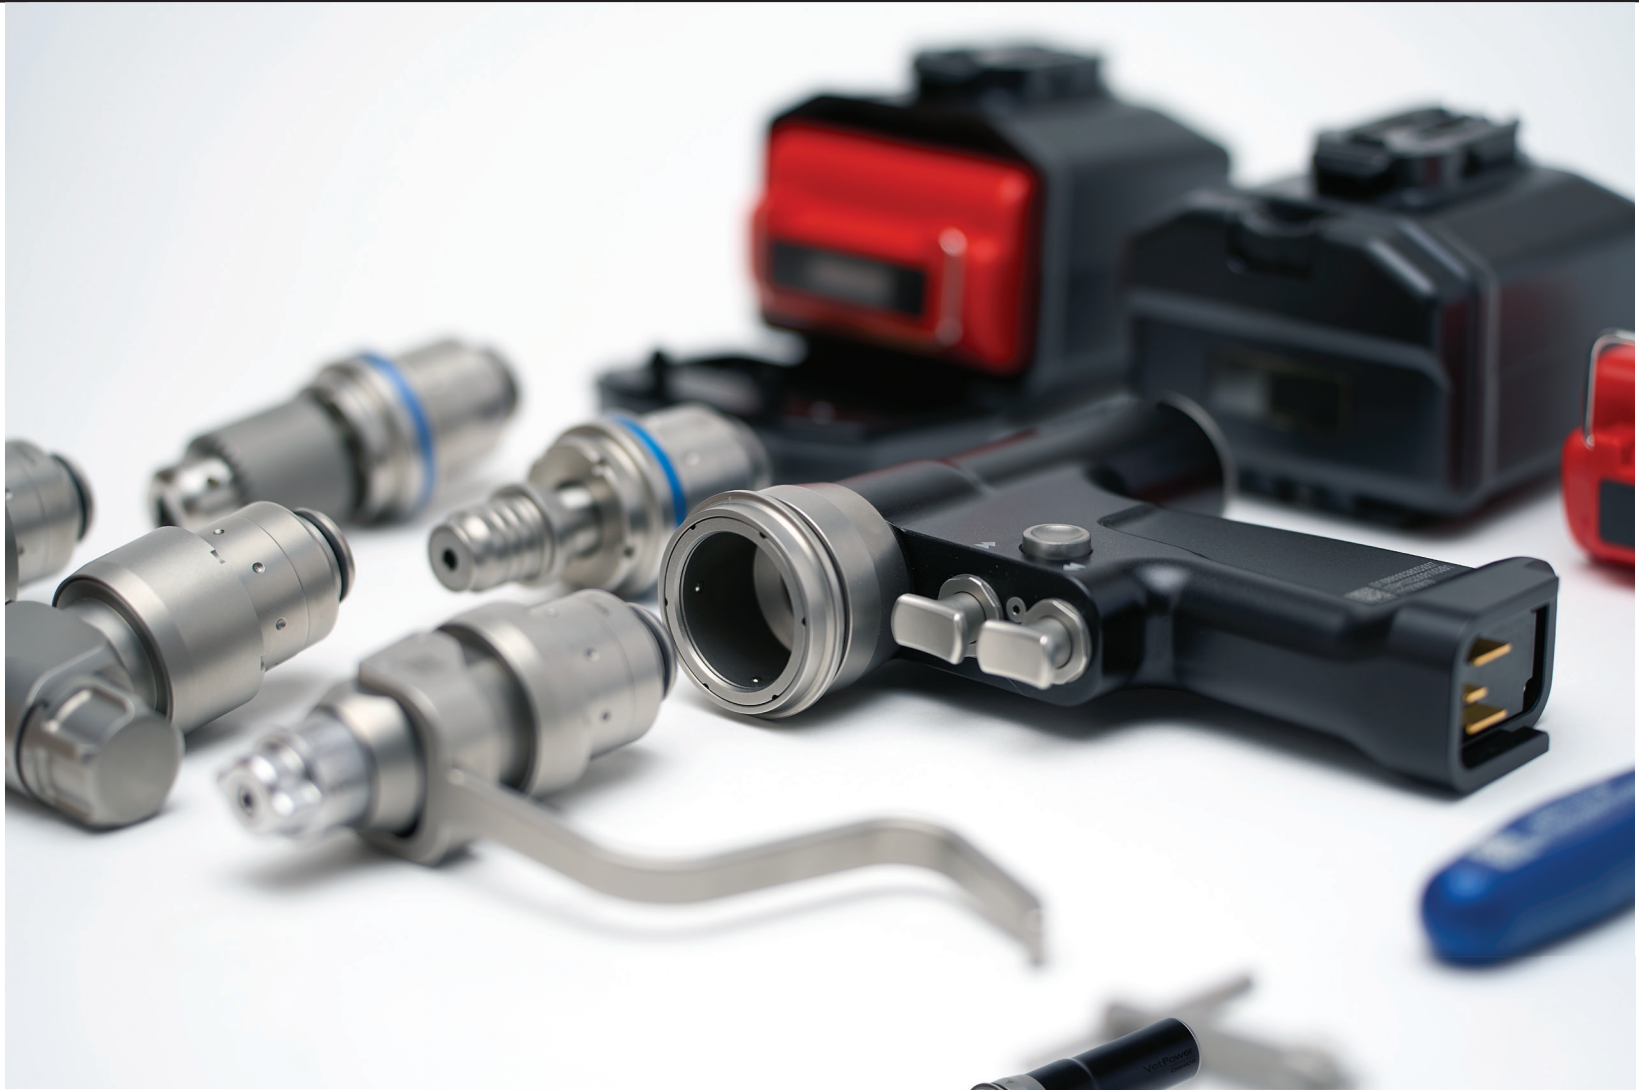

Unleashing the best veterinary outcomes. *Together.*

VetPower

A Movora Brand

OmniOS

Orthopedic
Power System

VetPower OmniOS Handpiece

VetPower OmniOS Jacobs Drill Attachment (w/ Key)

VetPower OmniOS Oscillating Saw Attachment

VetPower OmniOS TPLO Saw Attachment (w/ Wrench)

KIT INCLUDES:

CODE

1 ea. - VetPower OmniOS Handpiece	VPDI-HP
1 ea. - VetPower OmniOS Jacobs Drill Attachment (w/ Key)	VPDI-JDA
1 ea. - VetPower OmniOS Oscillating Saw Attachment	VPDI-OSA
1 ea. - VetPower OmniOS Sterilization Case	VPDI-ST
2 ea. - VetPower OmniOS Battery	VPDI-BP
2 ea. - VetPower OmniOS Battery Casing	VPDI-BPC
1 ea. - VetPower OmniOS Battery Shield	VPDI-BS
1 ea. - VetPower OmniOS Charger	VPDI-BCH
1 ea. - VetPower OmniOS Small AO Drill Attachment.....	VPDI-SAODA
1 ea. - VetPower OmniOS K-Wire/Pin Driver Attachment.....	VPDI-WPDA
*1 ea. - VetPower OmniOS TPLO Saw Attachment (w/ Wrench).....	VPDI-TPLOA

*Kit can come with or without item

Unleashing the best veterinary outcomes. Together.

VetPower
A Movora Brand

OmniOS Specifications

	Item#	Capacity	RPM	Cannulation
Drill (Jacobs Chuck)	VPD1-JDA	0.7 - 7.4 mm	0 - 1,200	4.0 mm
Universal Drill (Zimmer/Hudson)	VPD1-UDA	N/A	0 - 1,200	4.0 mm
Drill - Large A/O	VPD1-LAODA	N/A	0 - 1,200	4.0 mm
Drill - Small A/O	VPD1-SAODA		0 - 1,200	4.0 mm
Universal Reamer (Zimmer/Hudson)	VPD1-URA	N/A	0 - 380	4.0 mm
Reamer (Jacobs Chuck)	VPD1-JRA	0.7 - 7.4 mm	0 - 380	4.0 mm
Reamer (Large A/O)	VPD1-LAORA	N/A	0 - 380	4.0 mm
Wire/Pin Driver	VPD1-WPDA	0.7 - 4.0 mm	0 - 1,200	4.0 mm
	Item#	Hub	CPM	
Oscillating Saw	VPD1-OSA	Stryker Hub Type	0 - 12,000	
Reciprocating Saw	VPD1-RSA	Stryker Hub Type	0 - 12,000	
TPLO Saw	VPD1-TPLOA	Drill	0 - 12,0w00	

Handpiece Specifications

Drill Speed (RPM)	0 - 1,200
Cut Speed (CPM)	0 - 12,000
Weight (g)	780
Water Proof Rating	IPX7
Autoclavable?	Yes
Operation	Forward (CW), Reverse (CCW), Oscillating

Battery Specifications