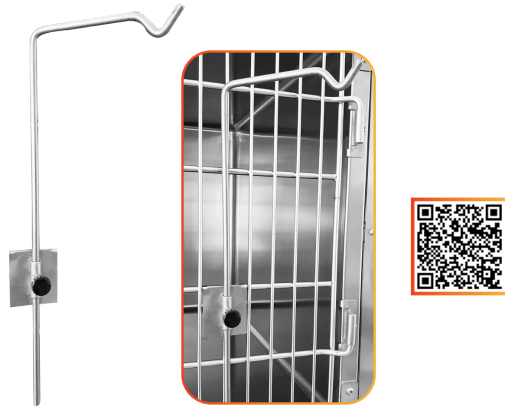

### IPS Examiner X-Ray Bucky Table

- Smooth 4-way floating table top (braked with foot control)
- Fully welded steel structure and epoxy powder coated
- Patient cleat fasteners
- Self-centering stainless cassette film holder
- Anti-scatter grid mounted on a removable device

## Lory Progetti Drip Stand Cage Mount

This stainless steel drip stand can be mounted to a hospital cage to allow for hanging fluids close to your patient and avoids having a separate drip stand that takes up space on the clinic floor.